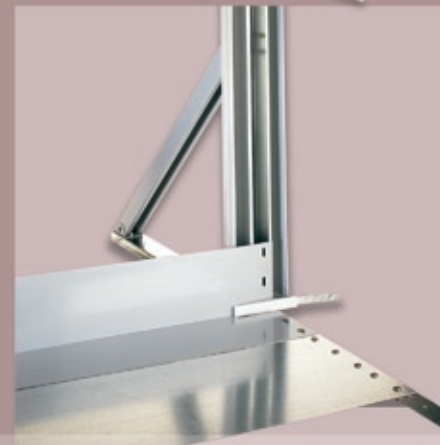

∴∴ powerful lateral supports on our oval models

- Highly developed structural support
- Installed every 30 3/4" for more strength on straight sides
- Reinforcements add vertical strength where water pressure is strongest

∴ structure

- 6-inch top ledge
- Ledge cover made from Synpro™ resin
- Rounded corners and a design that hides screws
- Never chips or discolors
- 5-inch fully supportive upright

∴ Vog-lok™ system

- Pre-drilled parts to make screw installation easy
- Screws lock in place to maintain structural integrity
- Concept exclusive to Zodiac