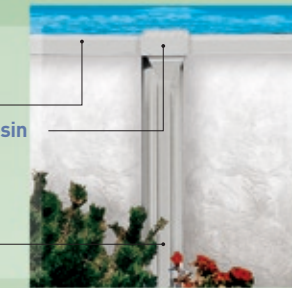

∴ structure

- 6-inch top ledge
- Ledge cover made from Synpro™ resin
- Rounded corners and a design that hides screws
- Never chips or discolors
- 5-inch fully supportive upright