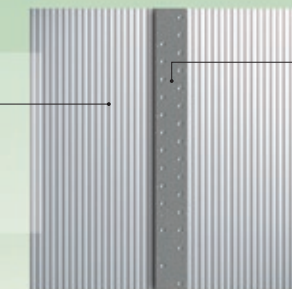

∴ structure

- 6-inch top ledge
- Ledge cover made from Synpro™ resin
- Rounded corners and a design that hides screws
- Never chips or discolors
- 5-inch fully supportive upright

∴ Vog-lok™ system

- Pre-drilled parts to make screw installation easy
- Screws lock in place to maintain structural integrity
- Concept exclusive to Zodiac

∴ corrugation

- A rippled finish lets the wall resist both water pressure and external shocks

∴ wall joint

- Computer-designed wall joint ensures better resistance to water pressure
- Wall reinforced with two large steel bars
- Oversized bolts augment stability