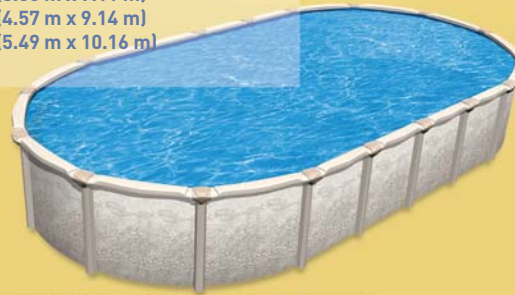

12' (3.66 m) 15' (4.57 m)
18' (5.49 m) 21' (6.40 m)
24' (7.32 m) 27' (8.23 m)

12' x 23' (3.66 m x 7.11 m)
15' x 30' (4.57 m x 9.14 m)
18' x 33' (5.49 m x 10.16 m)

Oval pool
with invisible
supports

Ellipse wall ∴ ∴ y.e.s