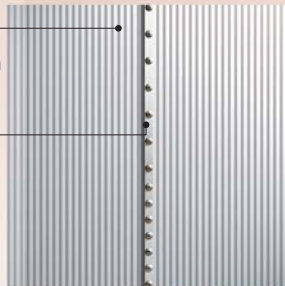

∴ structure

7-inch injected resin top ledge
Ledge cover made from Synpro™ resin

- rounded corners and a design that hides screws
- never chips or discolors

∴ upright

- 5-inch fully supportive steel upright

∴ bottom wall channel

- The steel bottom wall channel is painted with a Tuf Base coating

∴ corrugation

- A rippled finish lets the wall resist both water pressure and external shocks

∴ wall joint

- Computer-designed wall joint ensures better resistance to water pressure
- Oversized bolts augment stability
- Wall reinforced with two 78-mil steel bars