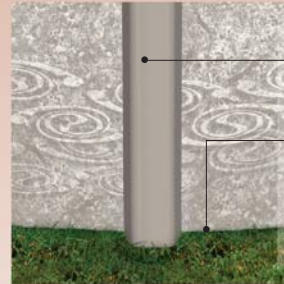

∴ structure

7-inch injected resin top ledge
Ledge cover made from Synpro™ resin

- rounded corners and a design that hides screws
- never chips or discolors

∴ upright

- 5-inch fully supportive steel upright

∴ bottom wall channel

- The steel bottom wall channel is painted with a Tuf Base coating

∴ corrugation

- A rippled finish lets the wall resist both water pressure and external shocks

∴ wall joint

- Computer-designed wall joint ensures better resistance to water pressure
- Oversized bolts augment stability
- Wall reinforced with two 78-mil steel bars